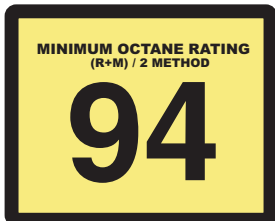

Rockett Brand 100 Unleaded Racing Gasoline

PUMP UNLEADED GASOLINE

| GALLONS | 1 | 2 | 3 | 4 | 5 | 6 | 7 | 8 | 9 | 10 |
|---------|------|------|------|------|------|------|------|------|------|------|
| 1 | 97.0 | 98.0 | 98.5 | 98.8 | 99.0 | 99.1 | 99.2 | 99.3 | 99.4 | 99.5 |
| 2 | 96.0 | 97.0 | 97.6 | 98.0 | 98.3 | 98.5 | 98.7 | 98.8 | 98.9 | 99.0 |
| 3 | 95.5 | 96.4 | 97.0 | 97.4 | 97.8 | 98.0 | 98.2 | 98.4 | 98.5 | 98.6 |
| 4 | 95.2 | 96.0 | 96.6 | 97.0 | 97.3 | 97.6 | 97.8 | 98.0 | 98.2 | 98.3 |
| 5 | 95.0 | 95.7 | 96.2 | 96.7 | 97.0 | 97.3 | 97.5 | 97.7 | 97.9 | 98.0 |
| 6 | 94.9 | 95.5 | 96.0 | 96.4 | 96.7 | 97.0 | 97.2 | 97.4 | 97.6 | 97.8 |
| 7 | 94.8 | 95.3 | 95.8 | 96.2 | 96.5 | 96.8 | 97.0 | 97.2 | 97.4 | 97.5 |
| 8 | 94.7 | 95.2 | 95.6 | 96.0 | 96.3 | 96.6 | 96.8 | 97.0 | 97.2 | 97.3 |
| 9 | 94.6 | 95.1 | 95.5 | 95.8 | 96.1 | 96.4 | 96.6 | 96.8 | 97.0 | 97.2 |
| 10 | 94.5 | 95.0 | 95.4 | 95.7 | 96.0 | 96.2 | 96.5 | 96.7 | 96.9 | 97.0 |